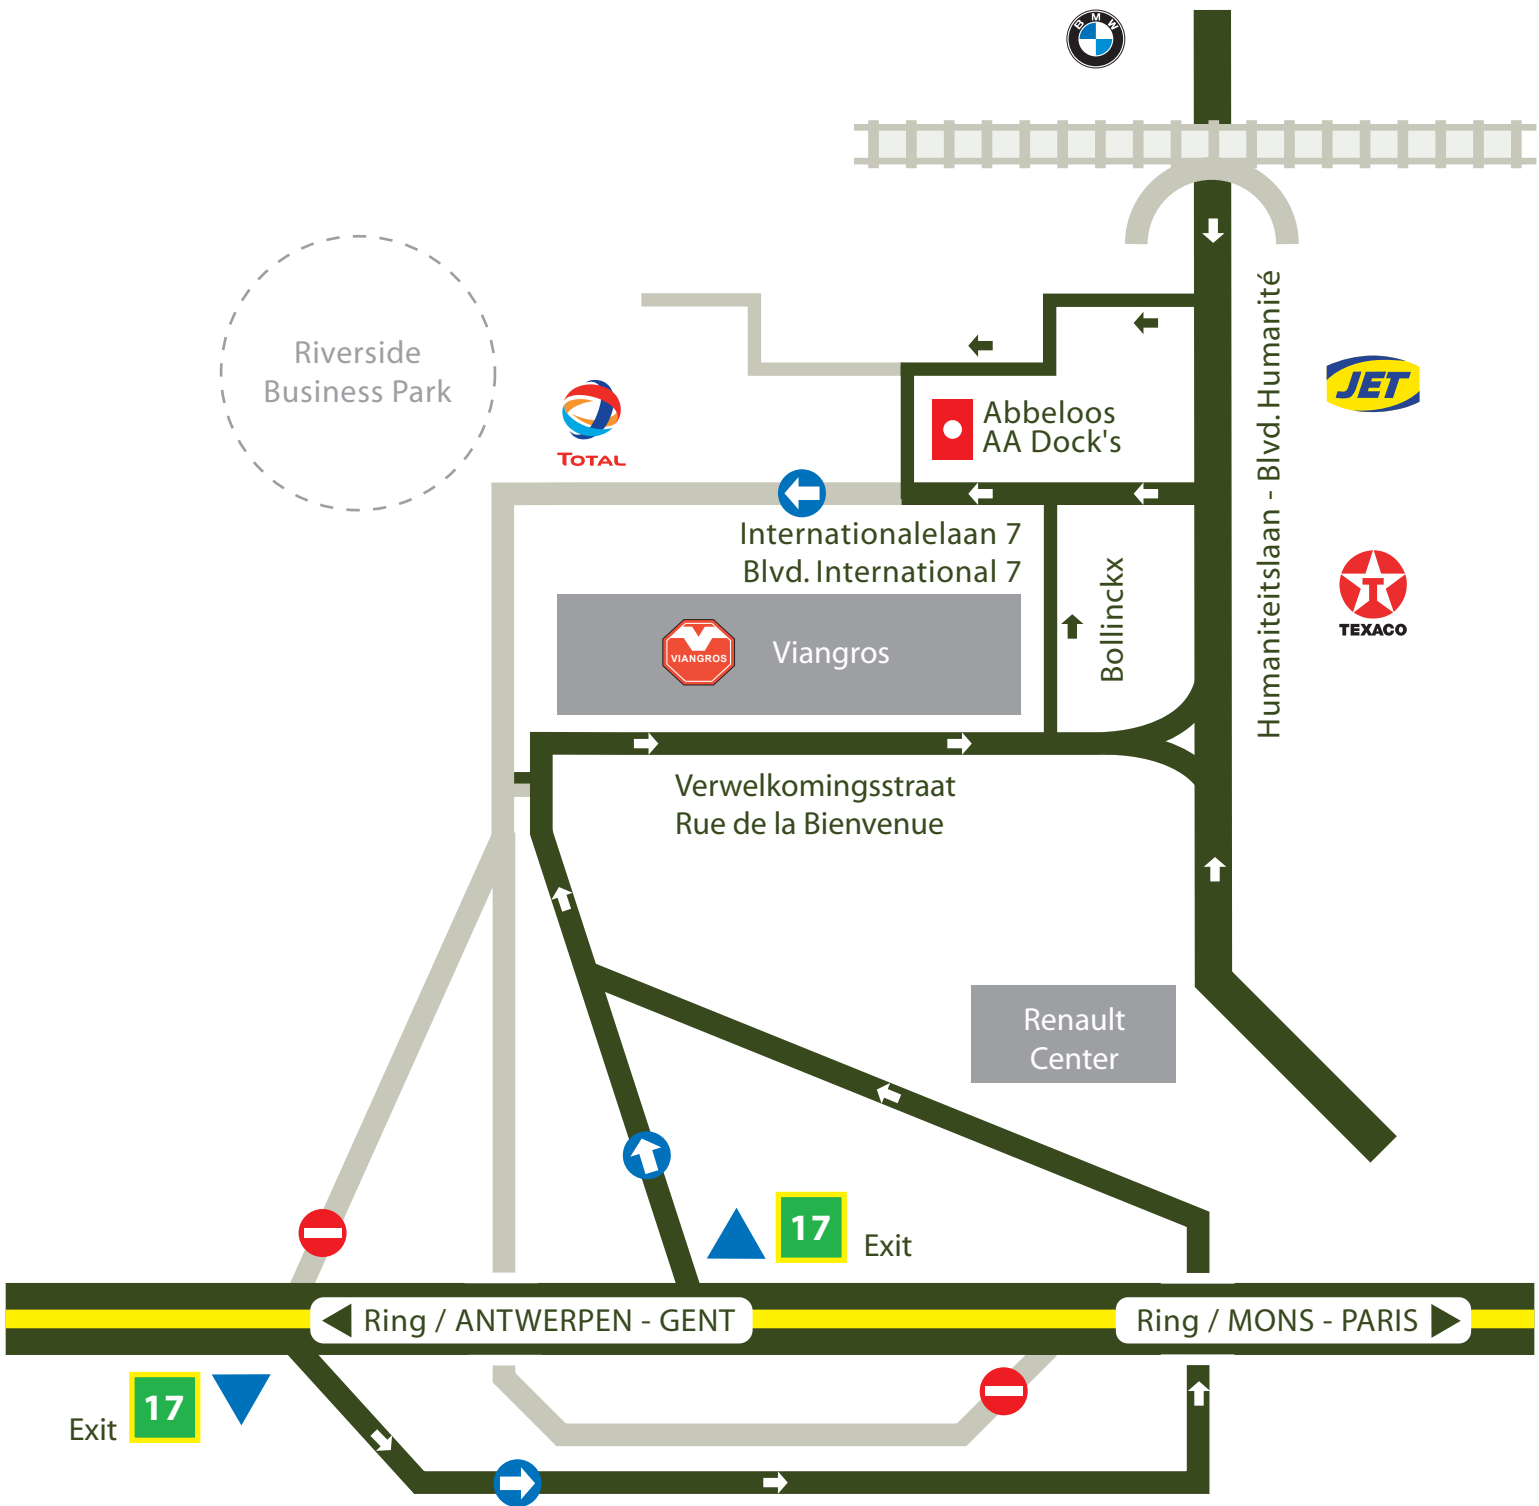

Towards Brussels South Station

Abbeloos - AA Dock's
 Internationalelaan 7
 Blvd. International
 1070 Brussels

T +32 2 361 60 45
 F +32 2 361 60 46

frank@abbeloos.eu

Parking Visitors

MVIB - STIB

Bus 78

Direction: Humanité
 Stop: Devis